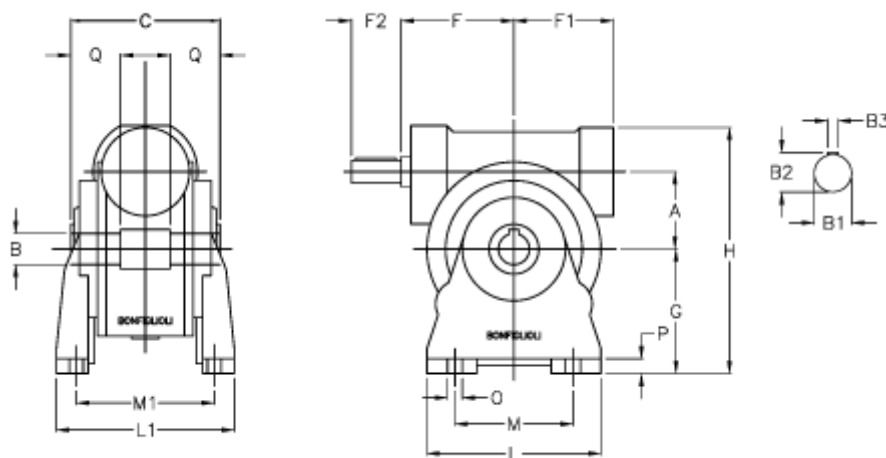

Article number: 3901044014200

Description: Worm gear with solid input shaft  
VF 44A-14-HS

## Measures

a	= 44.6	F1 = 54	P = 10
B	= 18	g = 72	Q = 24.5
B1 E7	= 11	H = 143	
B2	= 12.5	L = 90	
B3 H9	= 4	L1 = 98	
C	= 64	m = 52	
Description = VF 44A-xx-HS	M1 = 81.0		
F	= 54.0	O = 8.5	